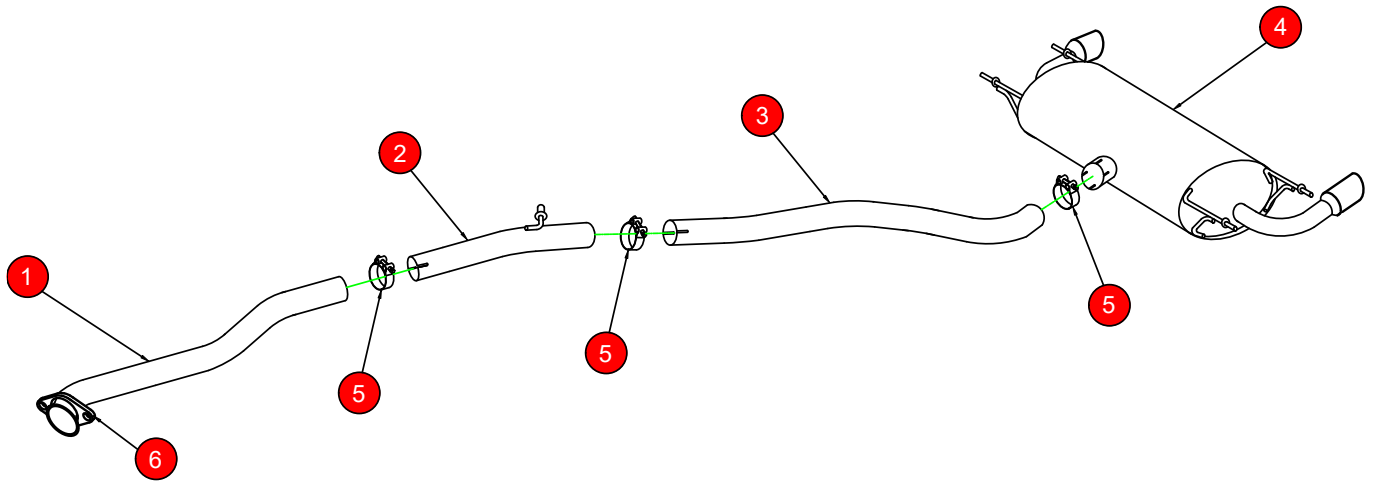

CAR	Mazda MX5 Mk3	PART NO.	SMZ008
YEAR	05-	FIT KITS	424FK
NOTES	Where not supplied use original fittings	FEATURES	Pipe Diameter:- 63.5mm/2.5"

NO.	PART NO.	DESCRIPTION	QTY
1	115MA	Front Pipe	1
2	116MA	Link Pipe	1
3	108MA	Link Pipe	1
4	109MA	Rear Silencer	1
Fit Kit			
5	Z016.10070	65mm Heavy Duty Clamp	3
6	Z007.11028	Flange	1

DATE	27/06/2023
ISSUE	02
AUTHORISED	S Shipley

NOTE: ENSURE SCORPION SYSTEM IS CLEAR OF MOVING PARTS AND ALL ORIGINAL FUNCTIONS WORK CORRECTLY.

Checked By _____